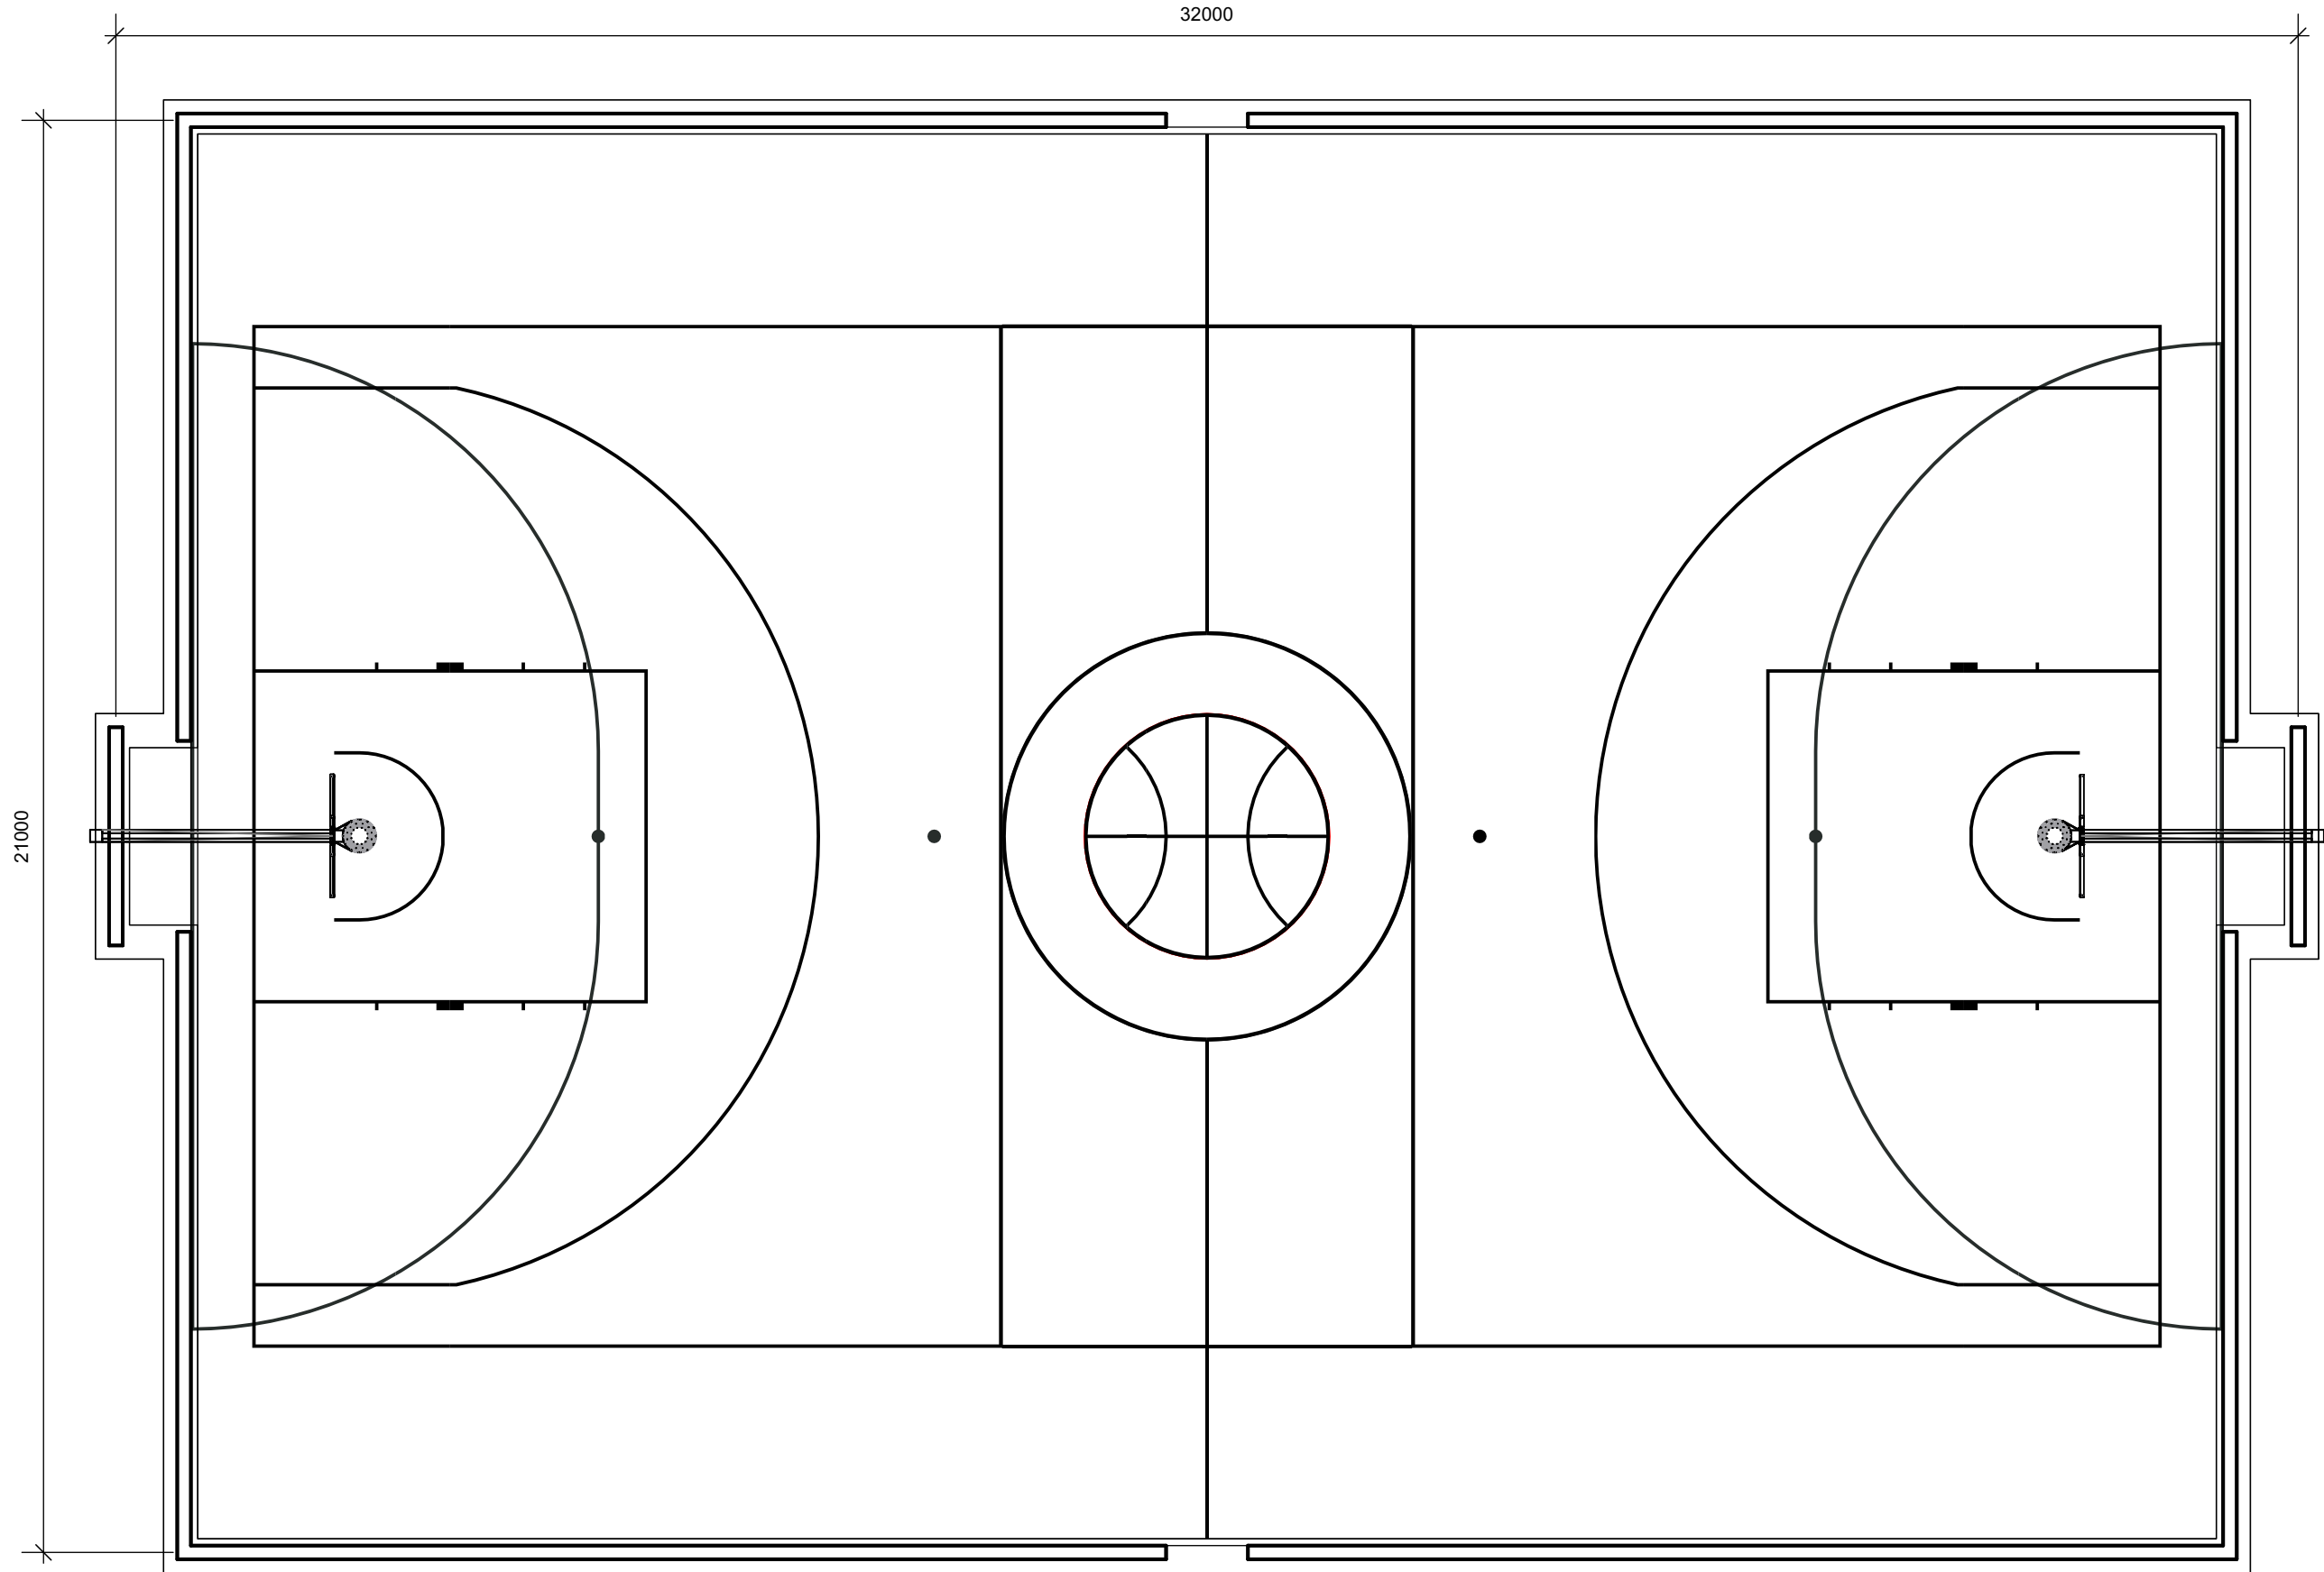

PARKLIFE EQUIPMENT OPTIONS

- BB01 GRIZZLY TOWER
- BB04 HIGH FIVE SEAT
- BB05 PARK SOLAR LIGHT

PARKLIFE SURFACING OPTIONS

- SF01 COLOUR COURT
- SF02 ART COURT

LAYOUT

CT04_ MULTI SPORT COURT

park—lifeTM