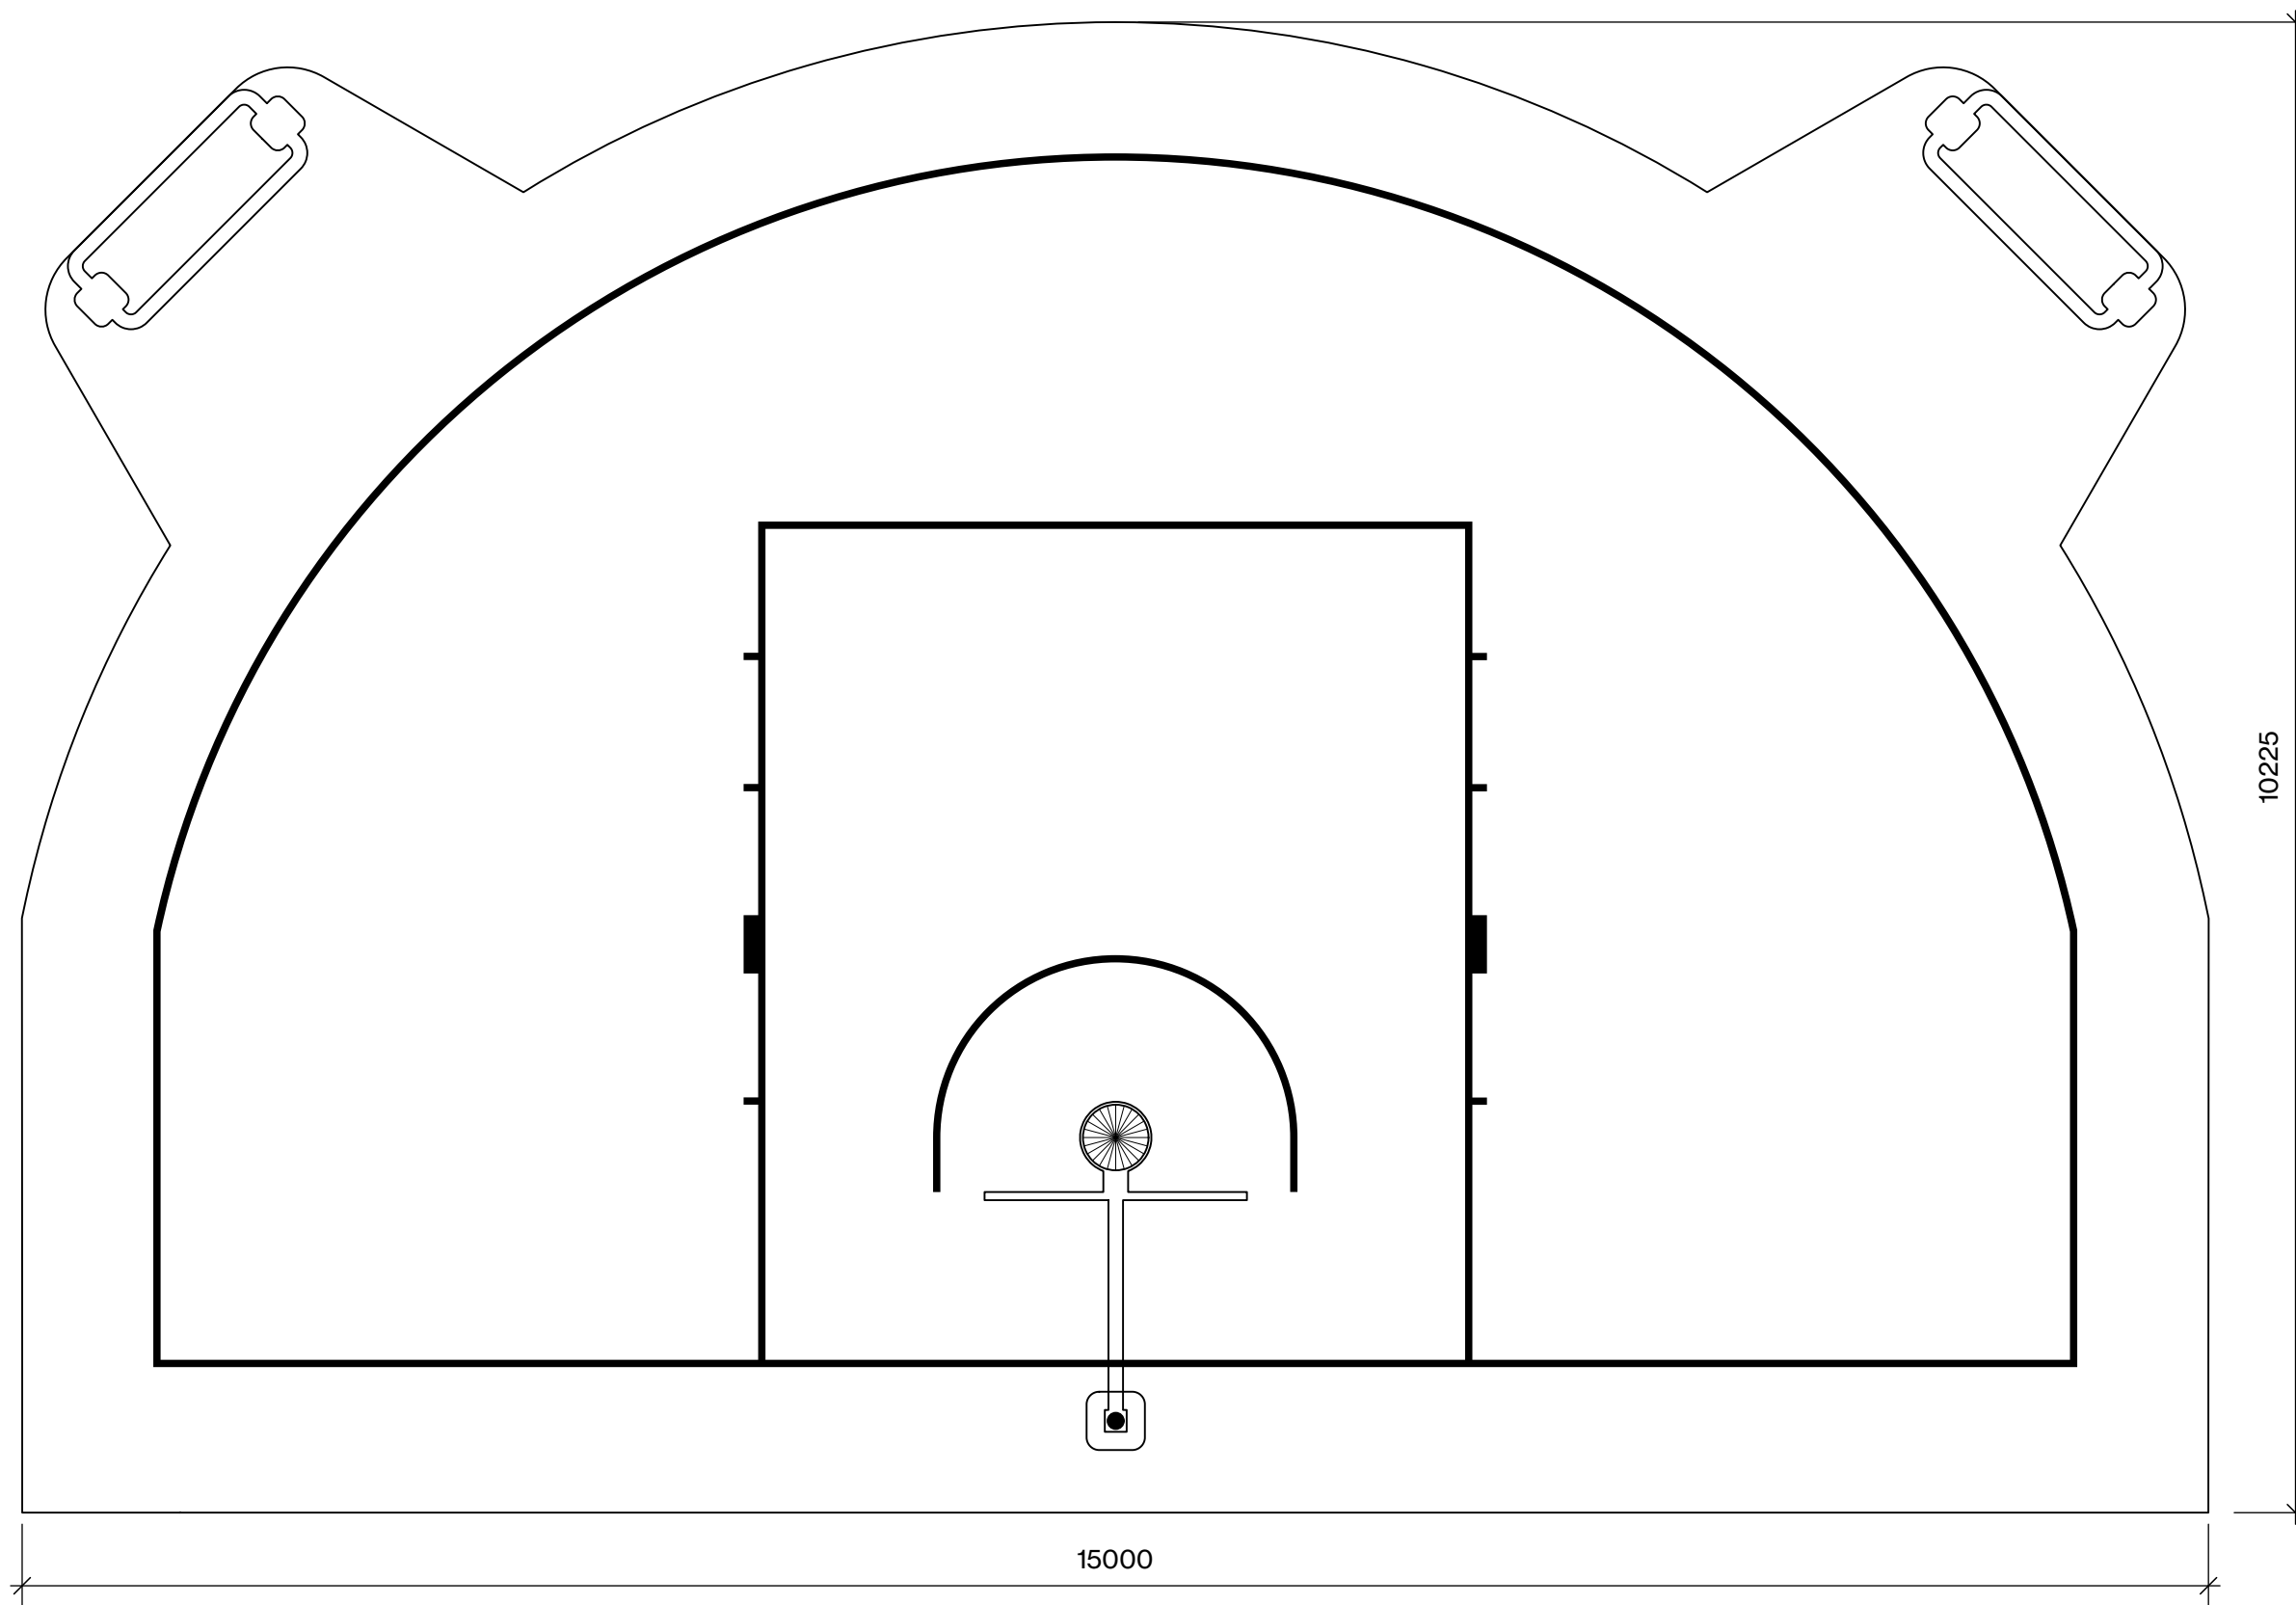

PARKLIFE EQUIPMENT OPTIONS

- BB01 GRIZZLY TOWER
- BB04 HIGH FIVE SEAT
- BB05 PARK SOLAR LIGHT

PARKLIFE SURFACING OPTIONS

- SF01 COLOUR COURT
- SF02 ART COURT

LAYOUT

CT01_ BASKETBALL D HALF COURT

park—life™