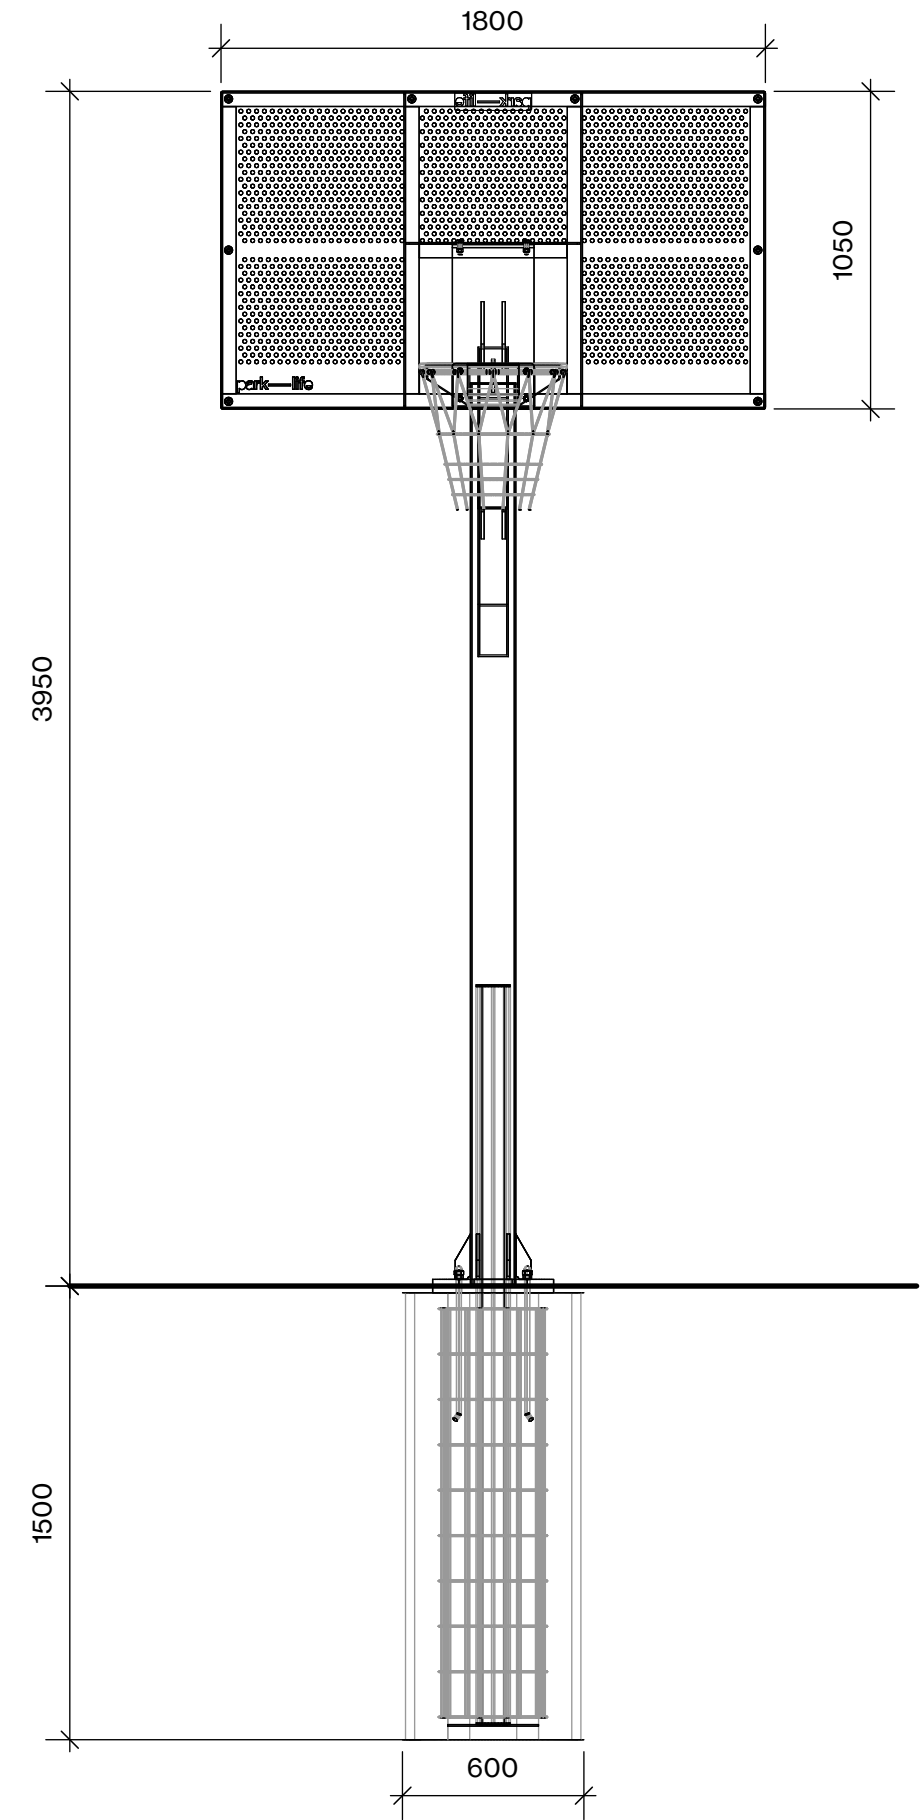

PARKLIFE EQUIPMENT OPTIONS
BB05_ SOLAR PARK LIGHT

TECHNICAL DRAWING

BB01_ BASKETBALL GRIZZLY HOOP

park—life™