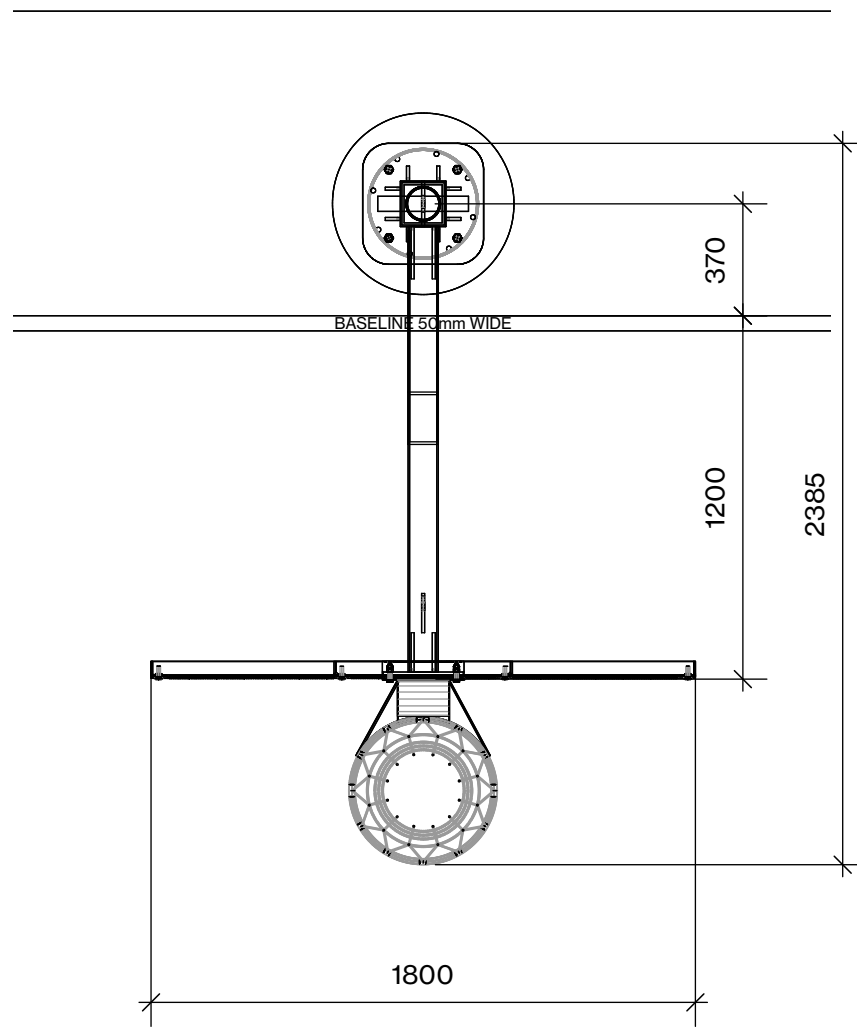

PARKLIFE EQUIPMENT OPTIONS
BB05_ SOLAR PARK LIGHT

TECHNICAL DRAWING

BB01_ BASKETBALL GRIZZLY HOOP

park—life™