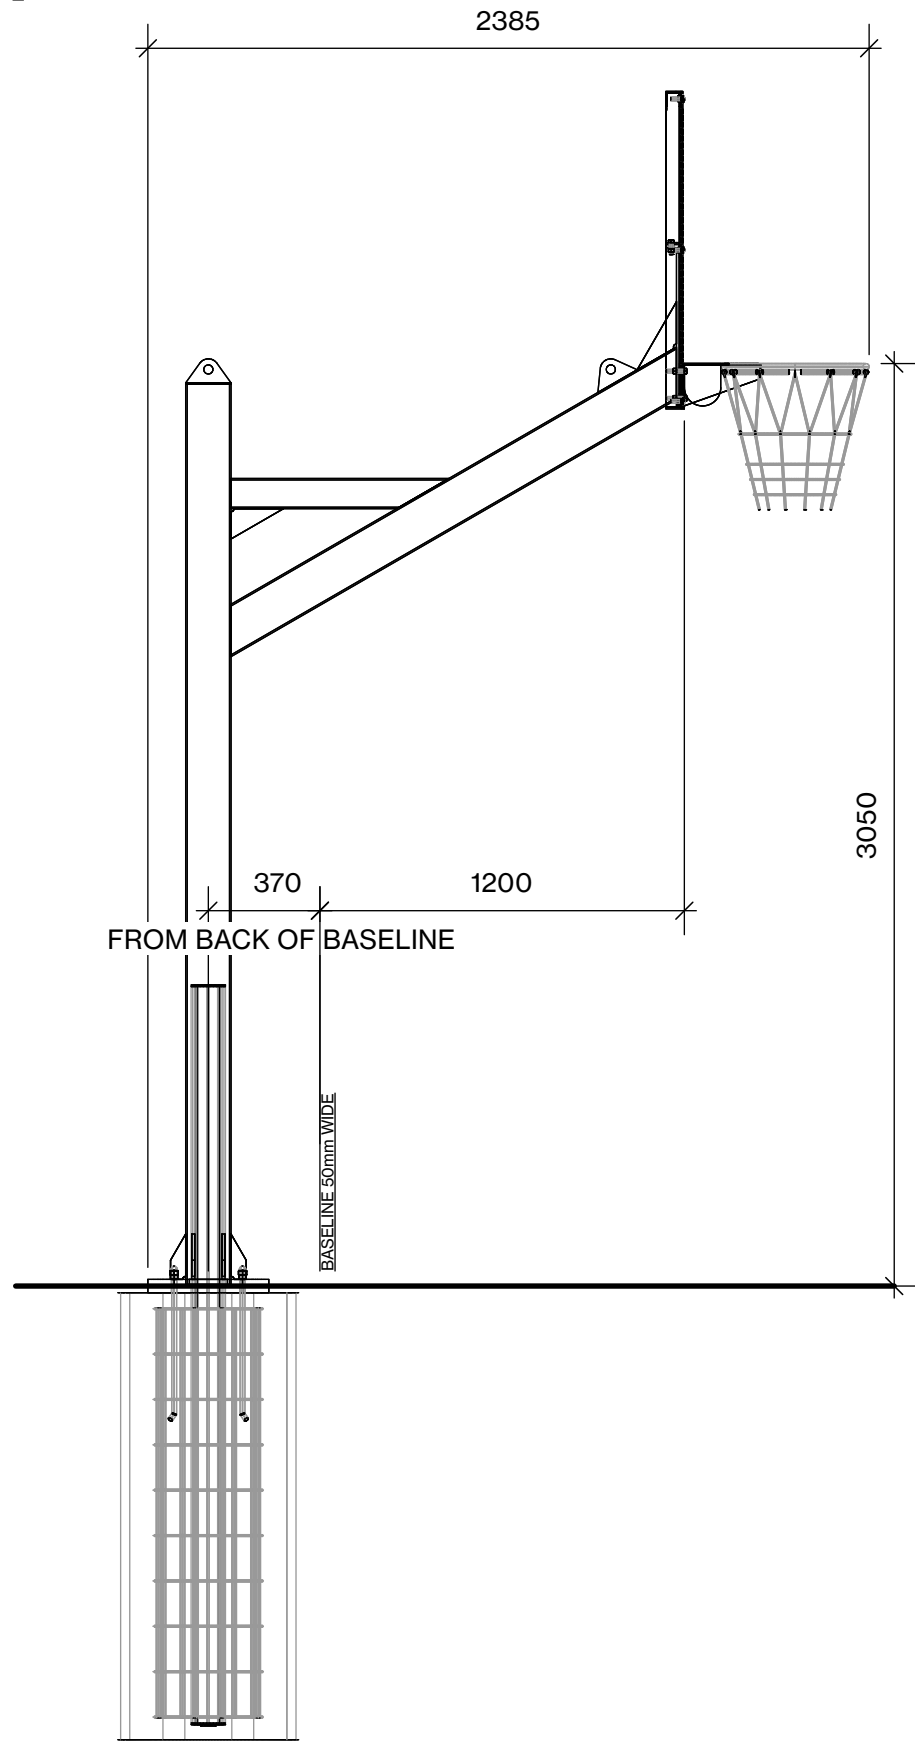

PARKLIFE EQUIPMENT OPTIONS
BB05_ SOLAR PARK LIGHT

TECHNICAL DRAWING

BB01_ BASKETBALL GRIZZLY HOOP

park—life™