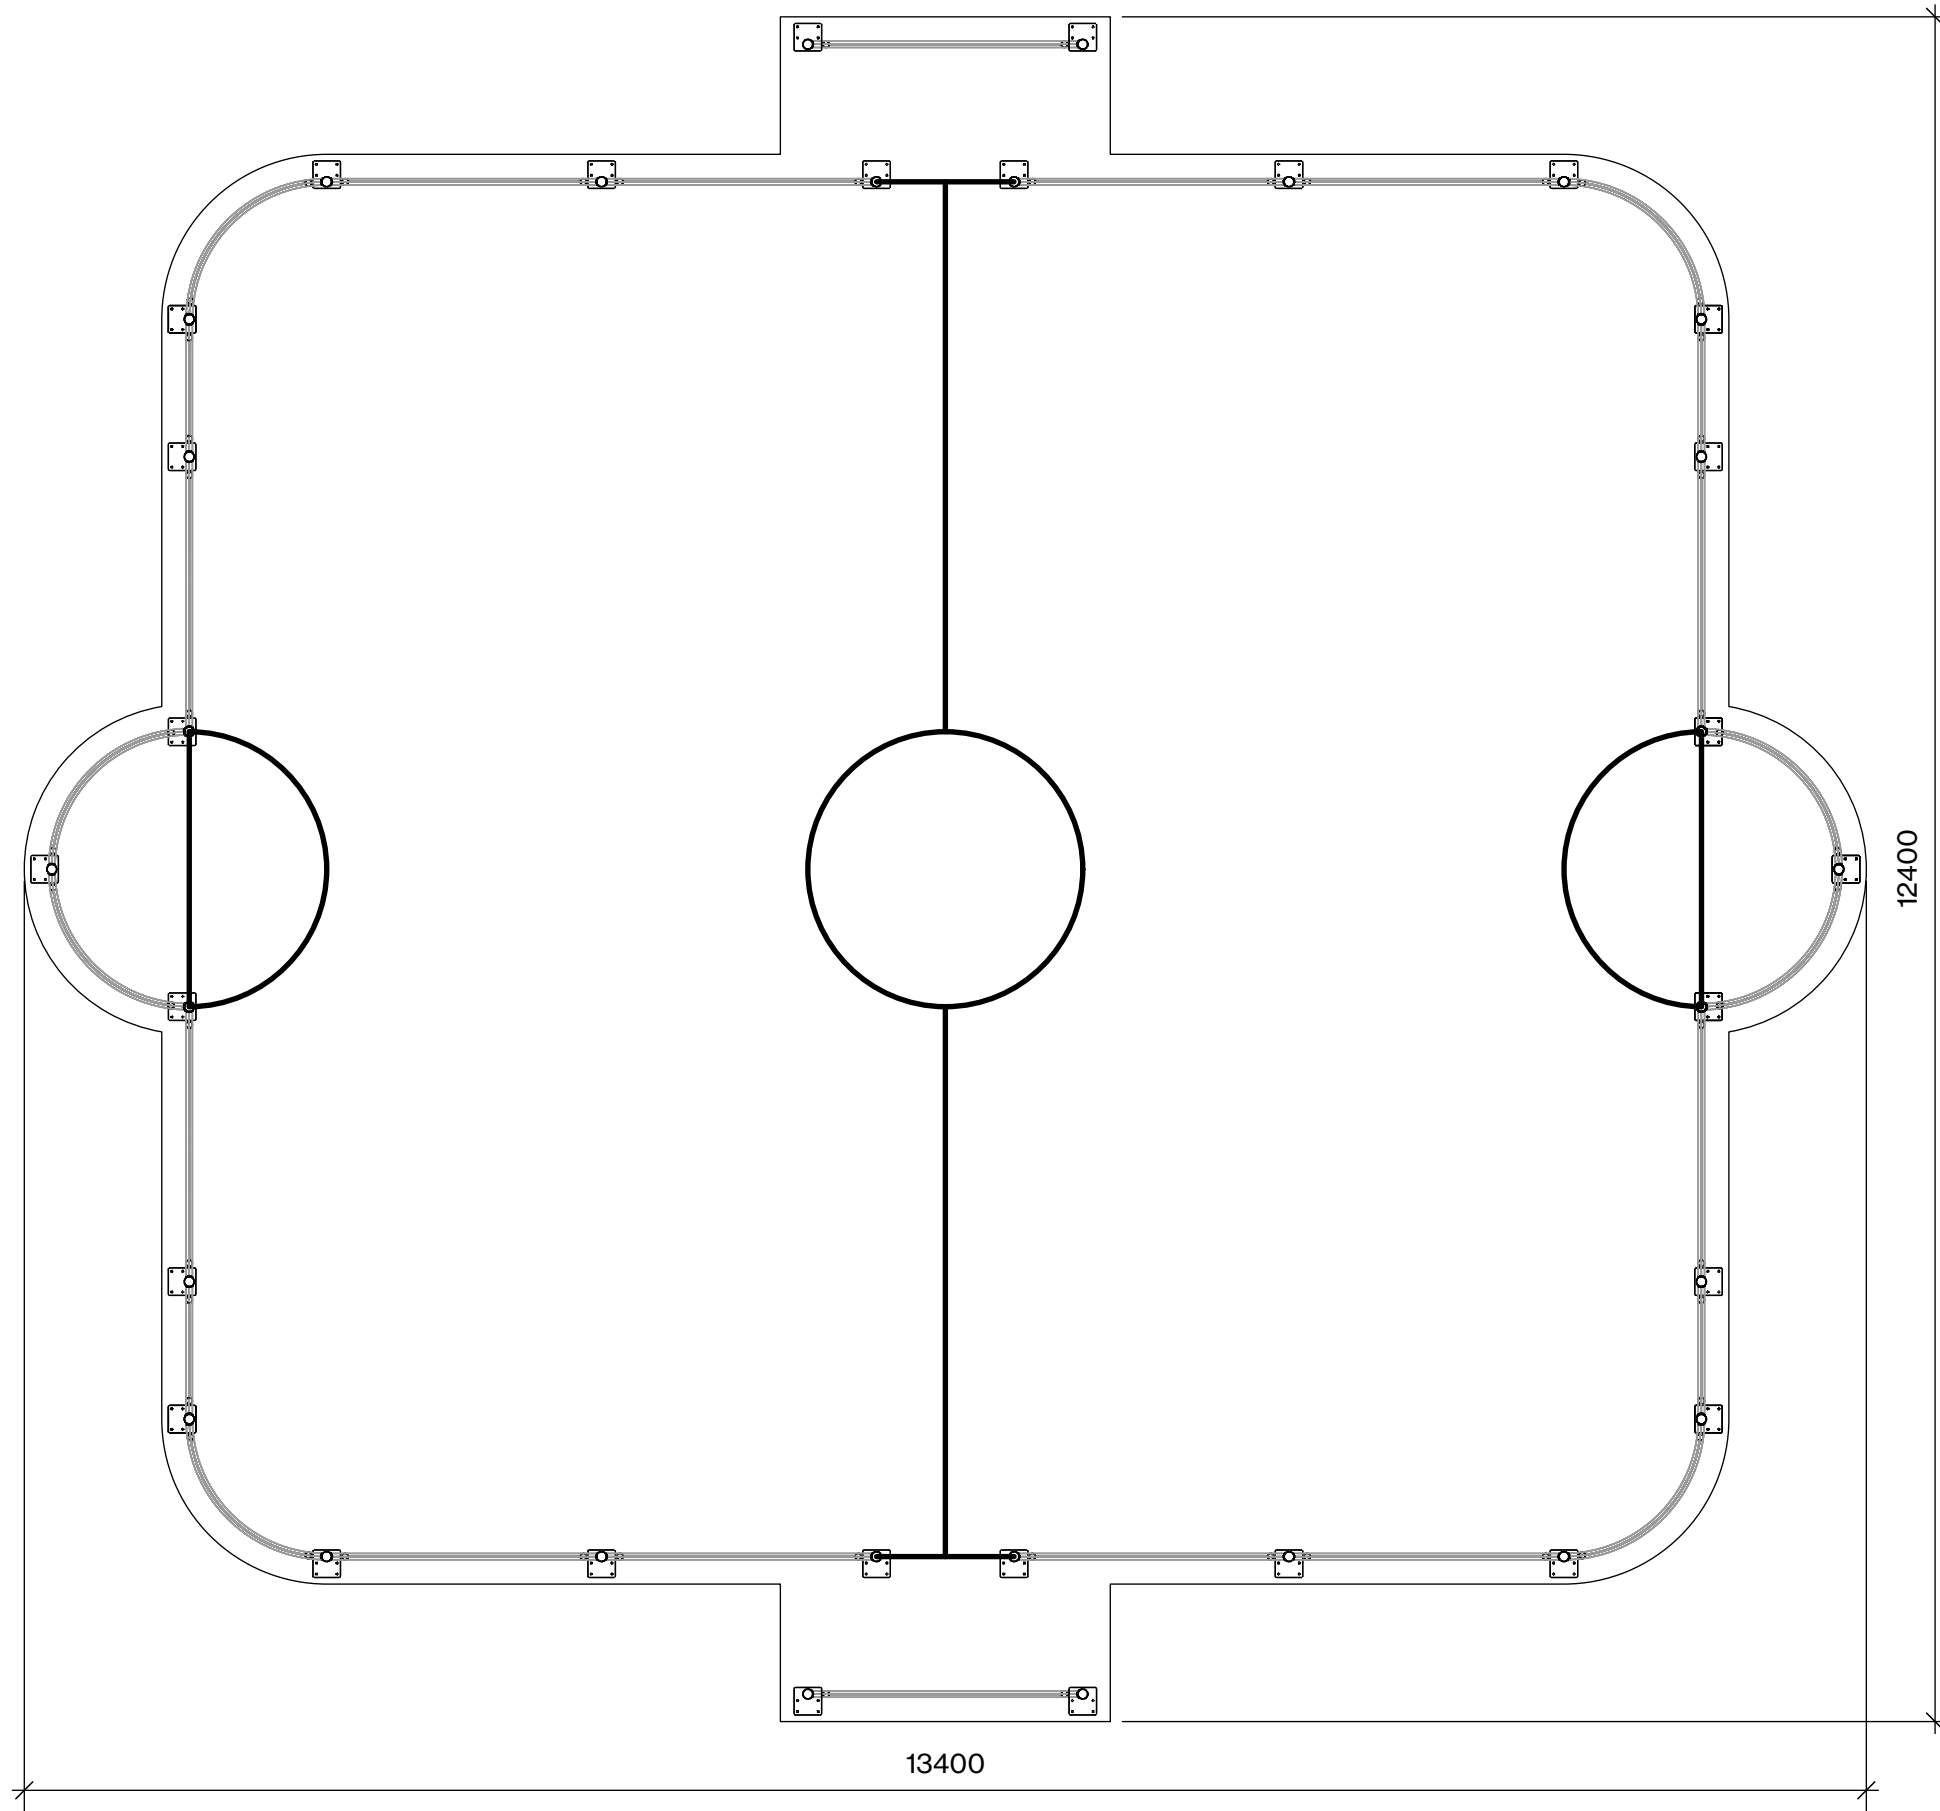

PARKLIFE EQUIPMENT OPTIONS
FB01_ MODULAR FOOTBALL SYSTEM
BB05_ PARK LIGHT
HB04_ FOOTBALL HUBBSTER

TECHNICAL DRAWING

CT05_ PANNA MID COURT

park—lifeTM