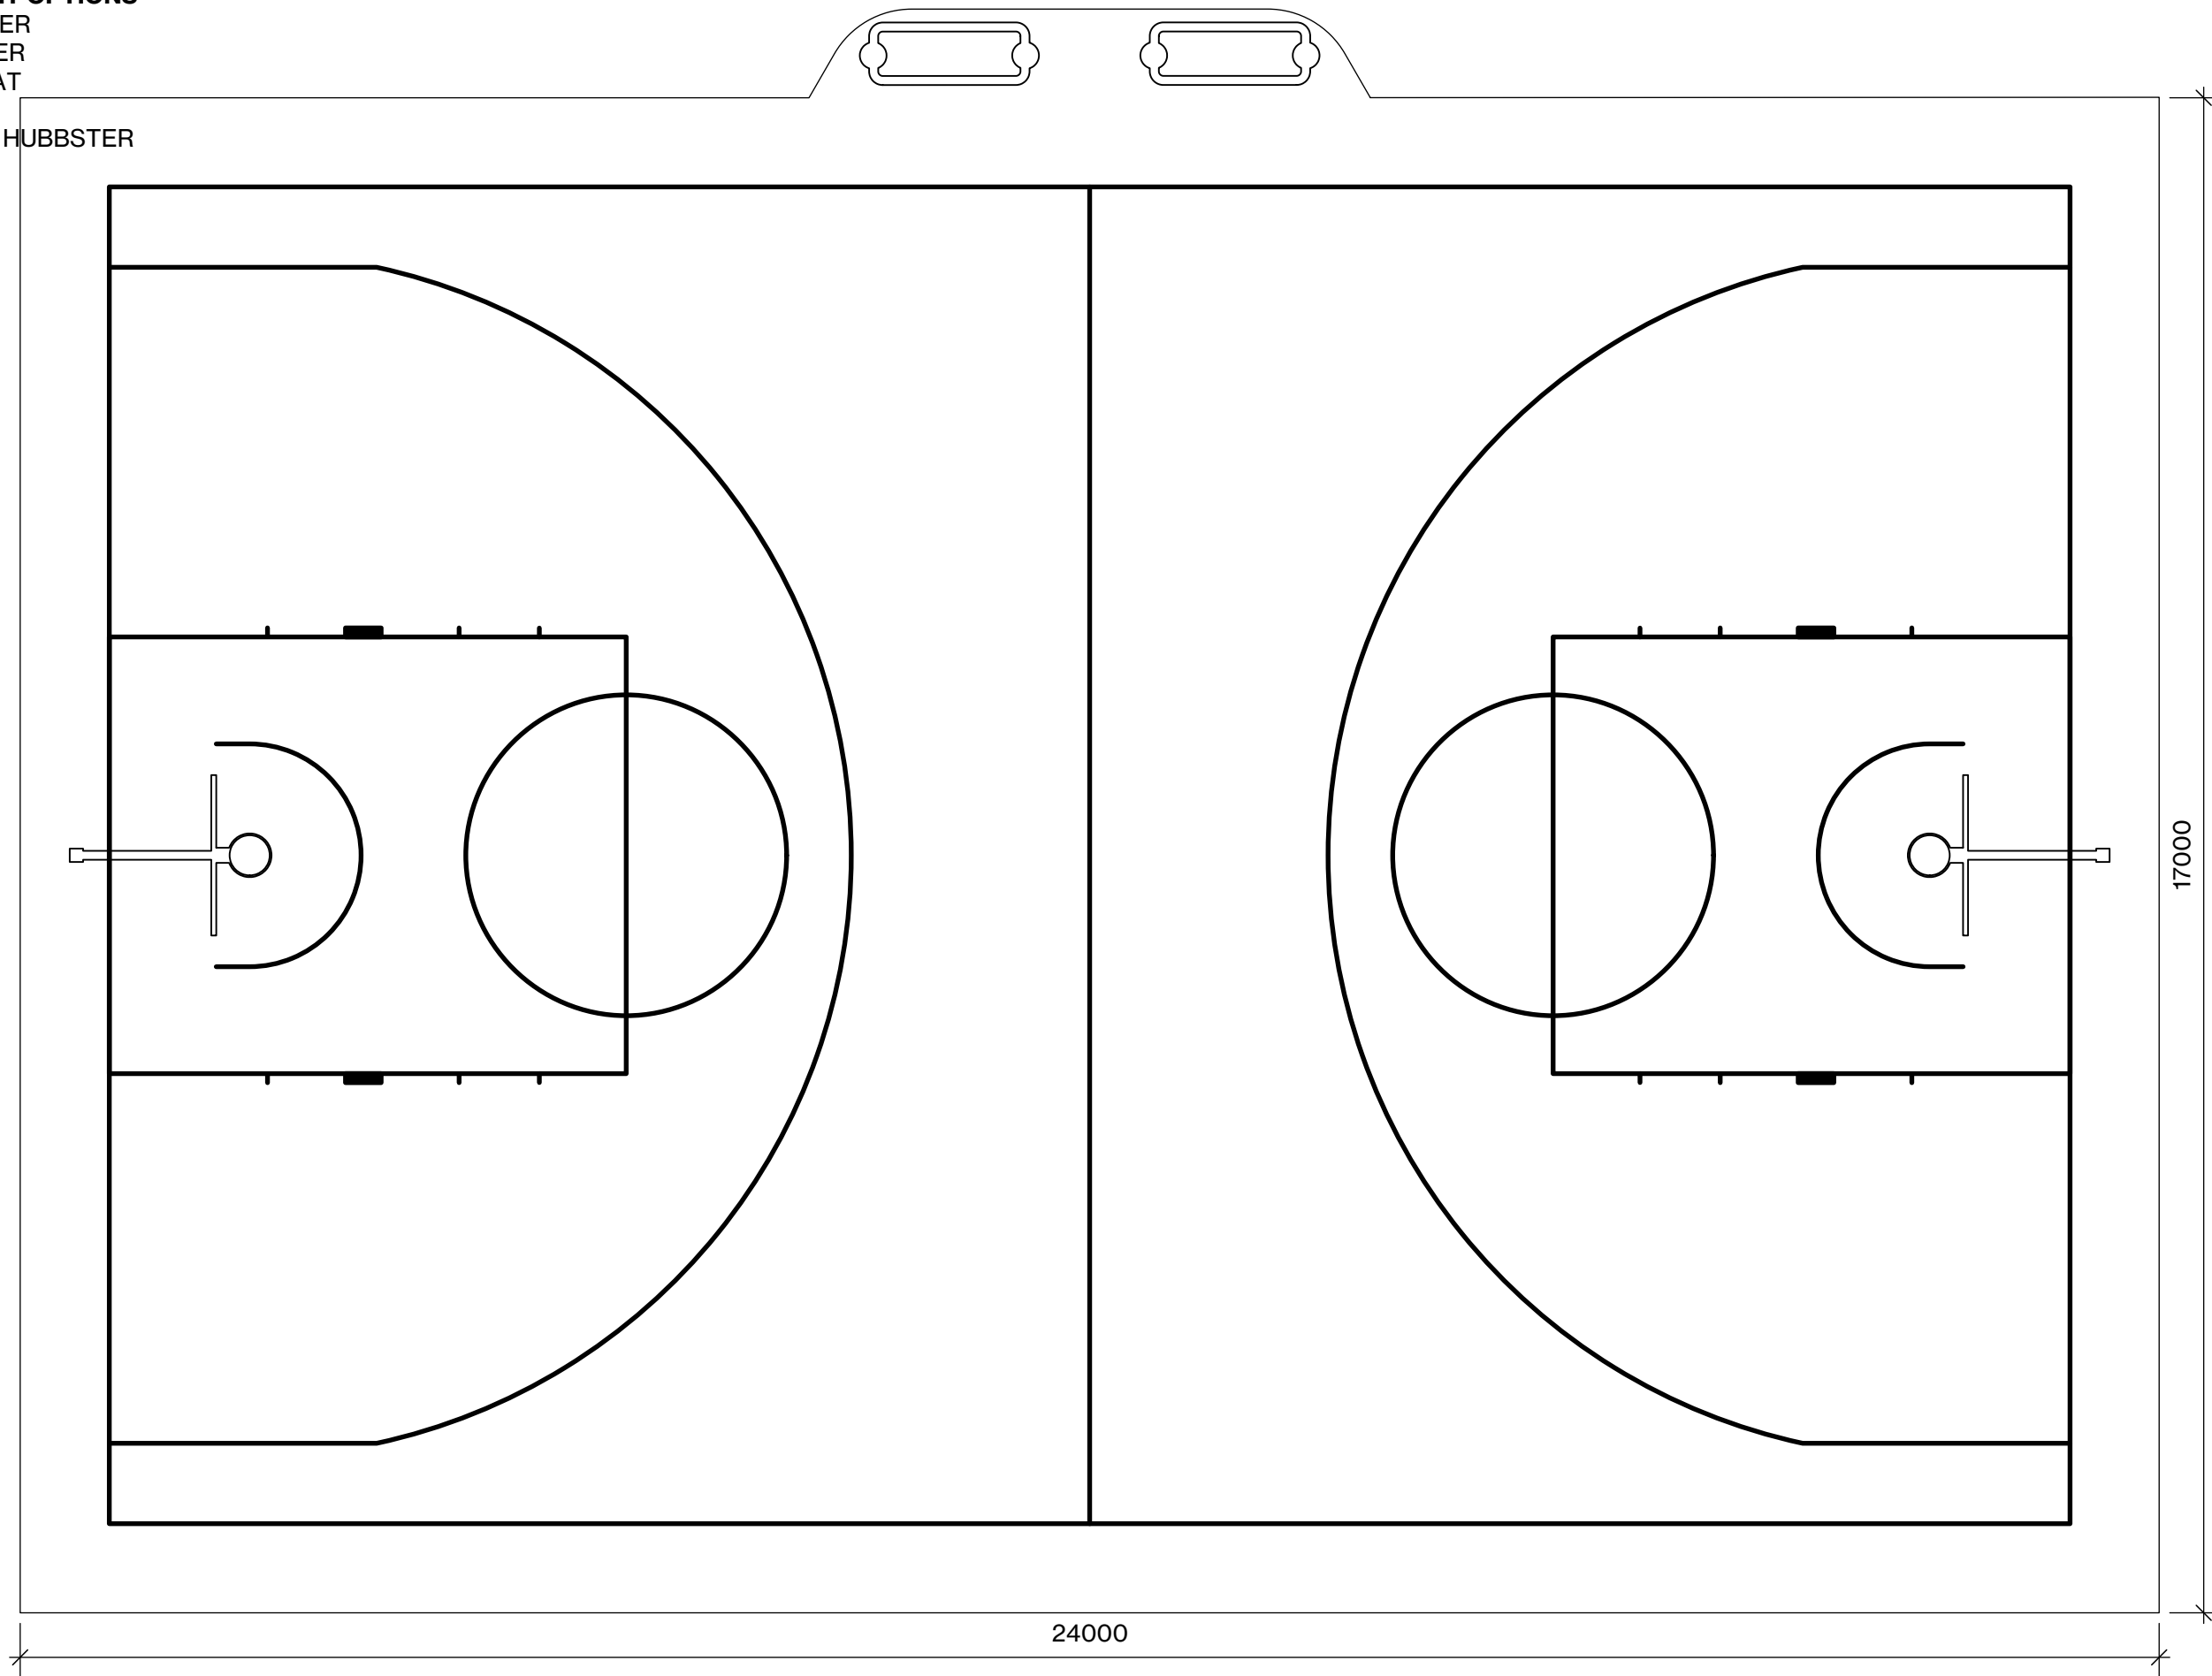

**PARKLIFE EQUIPMENT OPTIONS**

- BB01\_ GRIZZLY TOWER
- BB02\_ MIGHTY TOWER
- BB04\_ HIGH FIVE SEAT
- BB05\_ PARK LIGHT
- HB03\_ BASKETBALL HUBBSTER

TECHNICAL DRAWING

CT03\_ MINI FULL COURT

**park—life**<sup>TM</sup>