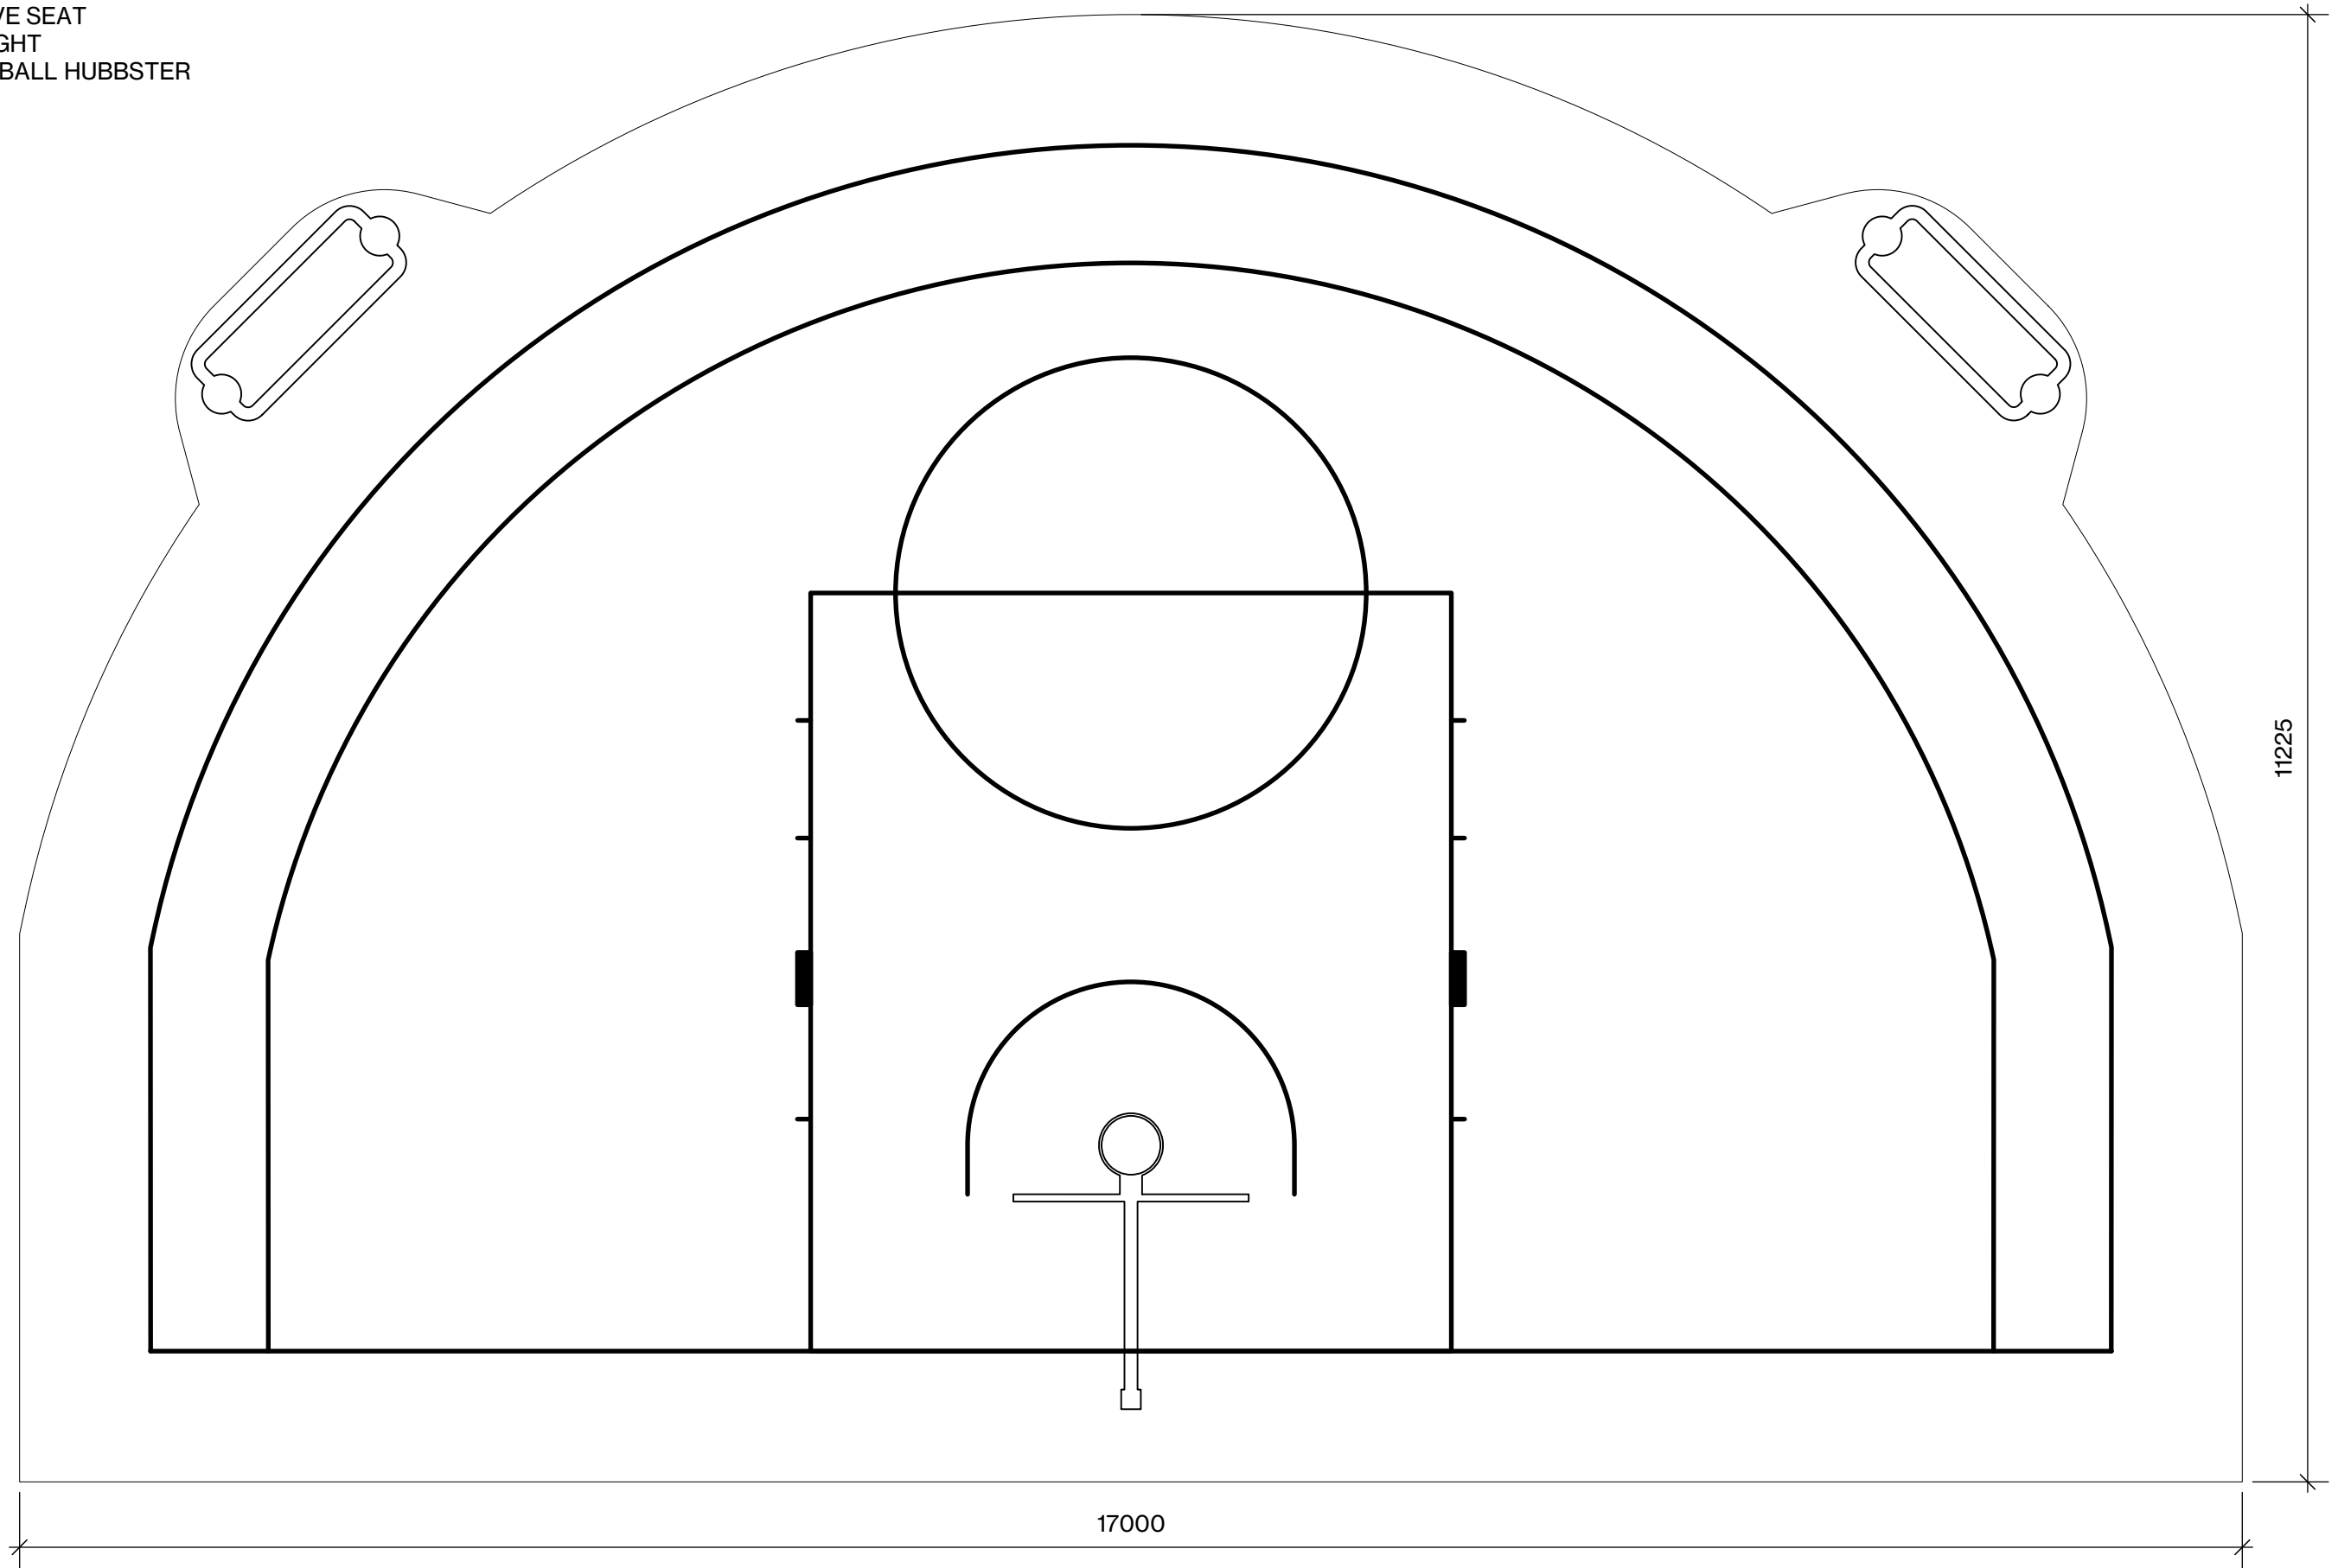

**PARKLIFE EQUIPMENT OPTIONS**

- BB01\_ GRIZZLY TOWER
- BB02\_ MIGHTY TOWER
- BB04\_ HIGH FIVE SEAT
- BB05\_ PARK LIGHT
- HB03\_ BASKETBALL HUBBSTER

TECHNICAL DRAWING  
CT01\_ D COURT

**park—life™**