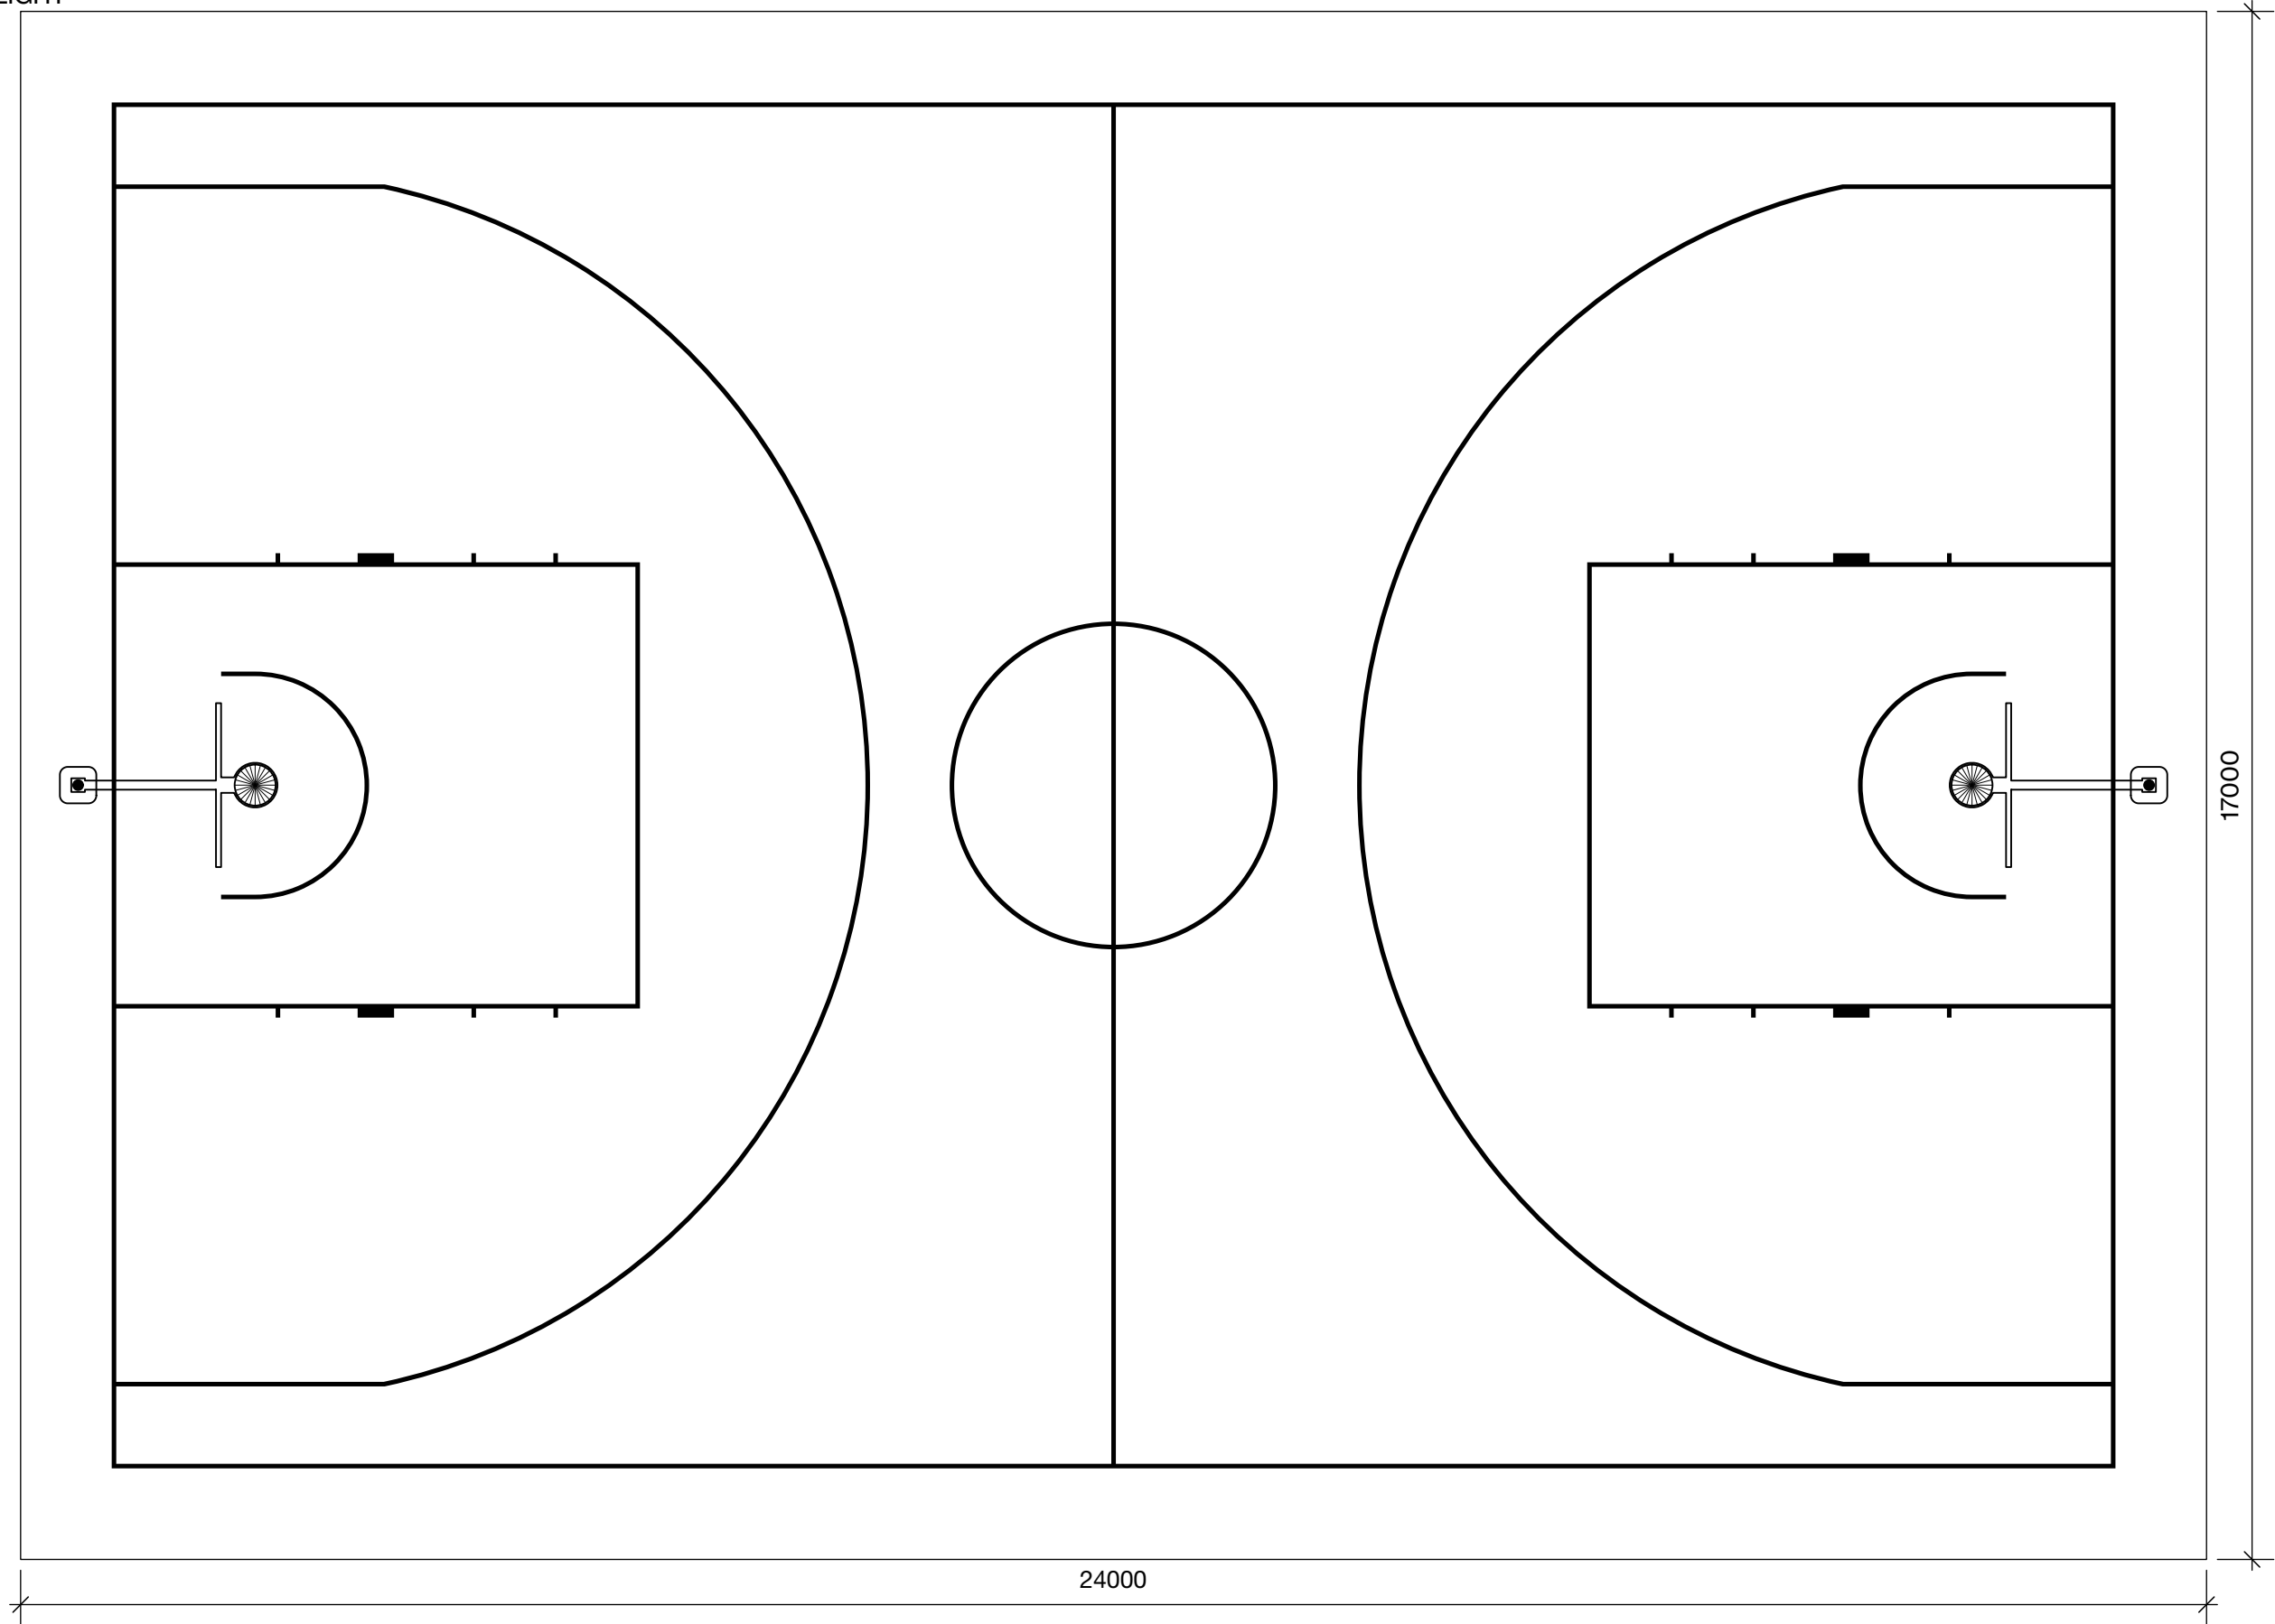

PARKLIFE EQUIPMENT OPTIONS

- BB01 GRIZZLY TOWER
- BB04 HIGH FIVE SEAT
- BB05 PARK SOLAR LIGHT

PARKLIFE SURFACING OPTIONS

- SF01 COLOUR COURT
- SF02 ART COURT

LAYOUT

CT03_ BASKETBALL MINI FULL COURT

park—life™